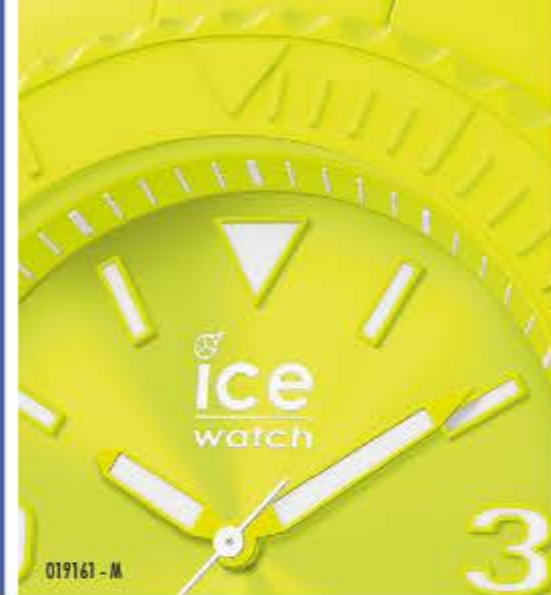

ICE GENERATION

BACK TO BASICS

Ice-Watch has re-imagined its star watch of the 2000s by creating a soft silicone collection. Now as fluid as water and as light as air, it ticks joyfully towards summer under a new name: the ICE generation. It's buzzing with colours and sunshine! The ICE generation rich palette serves a cocktail of bold, tangy, fruity, flashy and pastel tones. For the more glamorous moments, the ICE generation glows in black or white, punctuated with clear or gold touches. From sun ray dials to plain or iridescent rainbow dials, from a waterproof casing (10 ATM) to a waterproof strap, this time round, holidays are well and truly on the horizon.

Erinnern Sie sich ... Sie hatte internationalen, generations-übergreifenden und interkulturellen Erfolg, und heute ist sie zurück! Die erste Ice-Watch-Uhr kehrt zurück. Ihre Silhouette geht mit der Zeit, doch sie bleibt ihrem ursprünglichen Look treu. Lassen Sie sich mit der neuen ICE generation erneut von einer Welle aus Farben und guter Laune mitreißen!

RRP/UVF 99 €

019159 - M

019161 - M

019139 - S
019151 - M

019163 - M

019155 - M

019160 - M

019873 - L

019158 - M